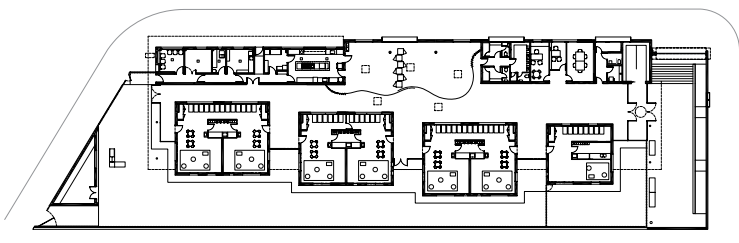

01

Uni Dori Municipal Nursery School

This project occupies a total built up surface area of 1,271 square meters, with four sets of classrooms for up to 107 pupils. The sets include a 76-square-meter wing on one side for babies up to a year old, plus three modules, each of 130 square meters, containing a total of six classrooms, three for children from one to two years old and three more for children from two to three years old, each one with the capacity to accommodate 20 children. The project is comprised of brightly colored wooden cubes, for each of the different groups of children, based on a partially roofed, translucent surface. The design is a kind of boulevard or street, containing and developing the full range of school activities.

01 Floor plan | 02 Classroom | 03 Classroom detail | 04 Indoor playground | 05 Exterior view | 06 Exterior playground