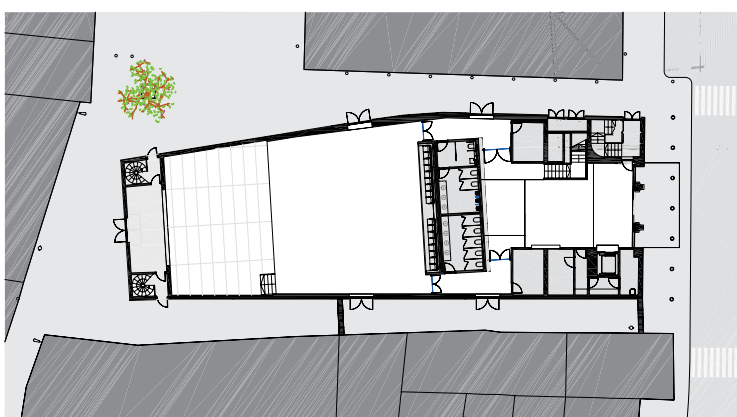

This project occupies a total built up surface area of 1,271 square meters, with four sets of classrooms for up to 107 pupils. The sets include a 76-square-meter wing on one side for babies up to a year old, plus three modules, each of 130 square meters, containing a total of six classrooms, three for children from one to two years old and three more for children from two to three years old, each one with the capacity to accommodate 20 children. The project is comprised of brightly colored wooden cubes, for each of the different groups of children, based on a partially roofed, translucent surface. The design is a kind of boulevard or street, containing and developing the full range of school activities.

01 Floor plan | 02 Classroom | 03 Classroom detail | 04 Indoor playground | 05 Exterior view | 06 Exterior playground

05

06

01

02

03

04

05